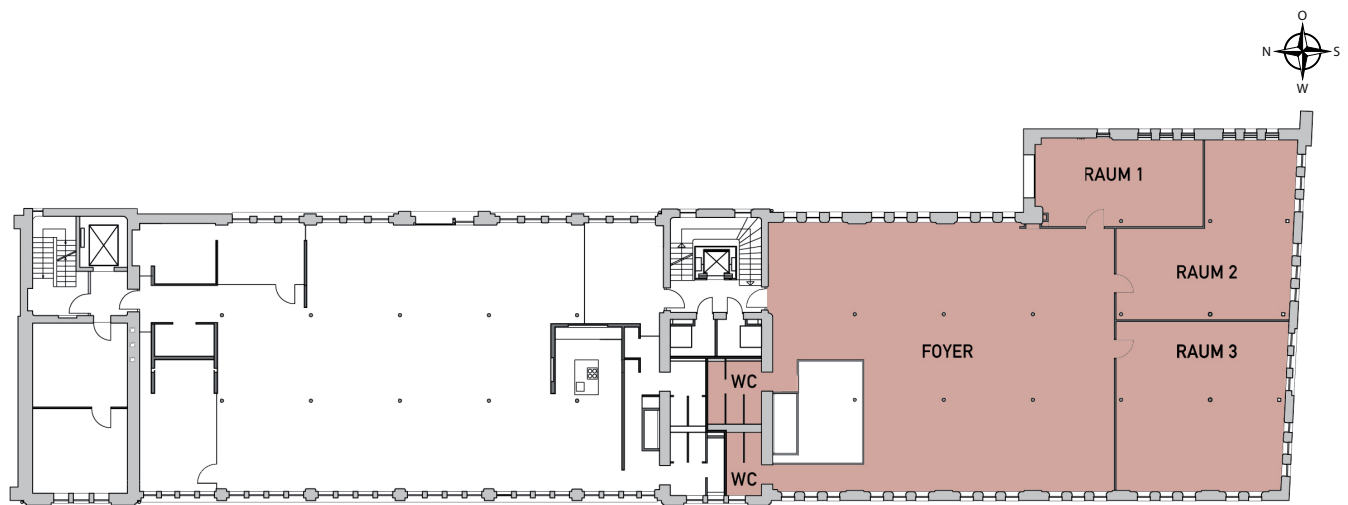

STUDIO LOFT SOUTH (4th floor)

Length:	Width:	Height:	Area:
25,43 m	13,67 m	2,90 m	370 m ²

SEATING CAPACITY

Theatre: max. 140 pers.

Parliament: max. 100 pers.

Banquet: max. 80 pers.

Dinner: max. 70 pers.

Reception: max. 100 pers.